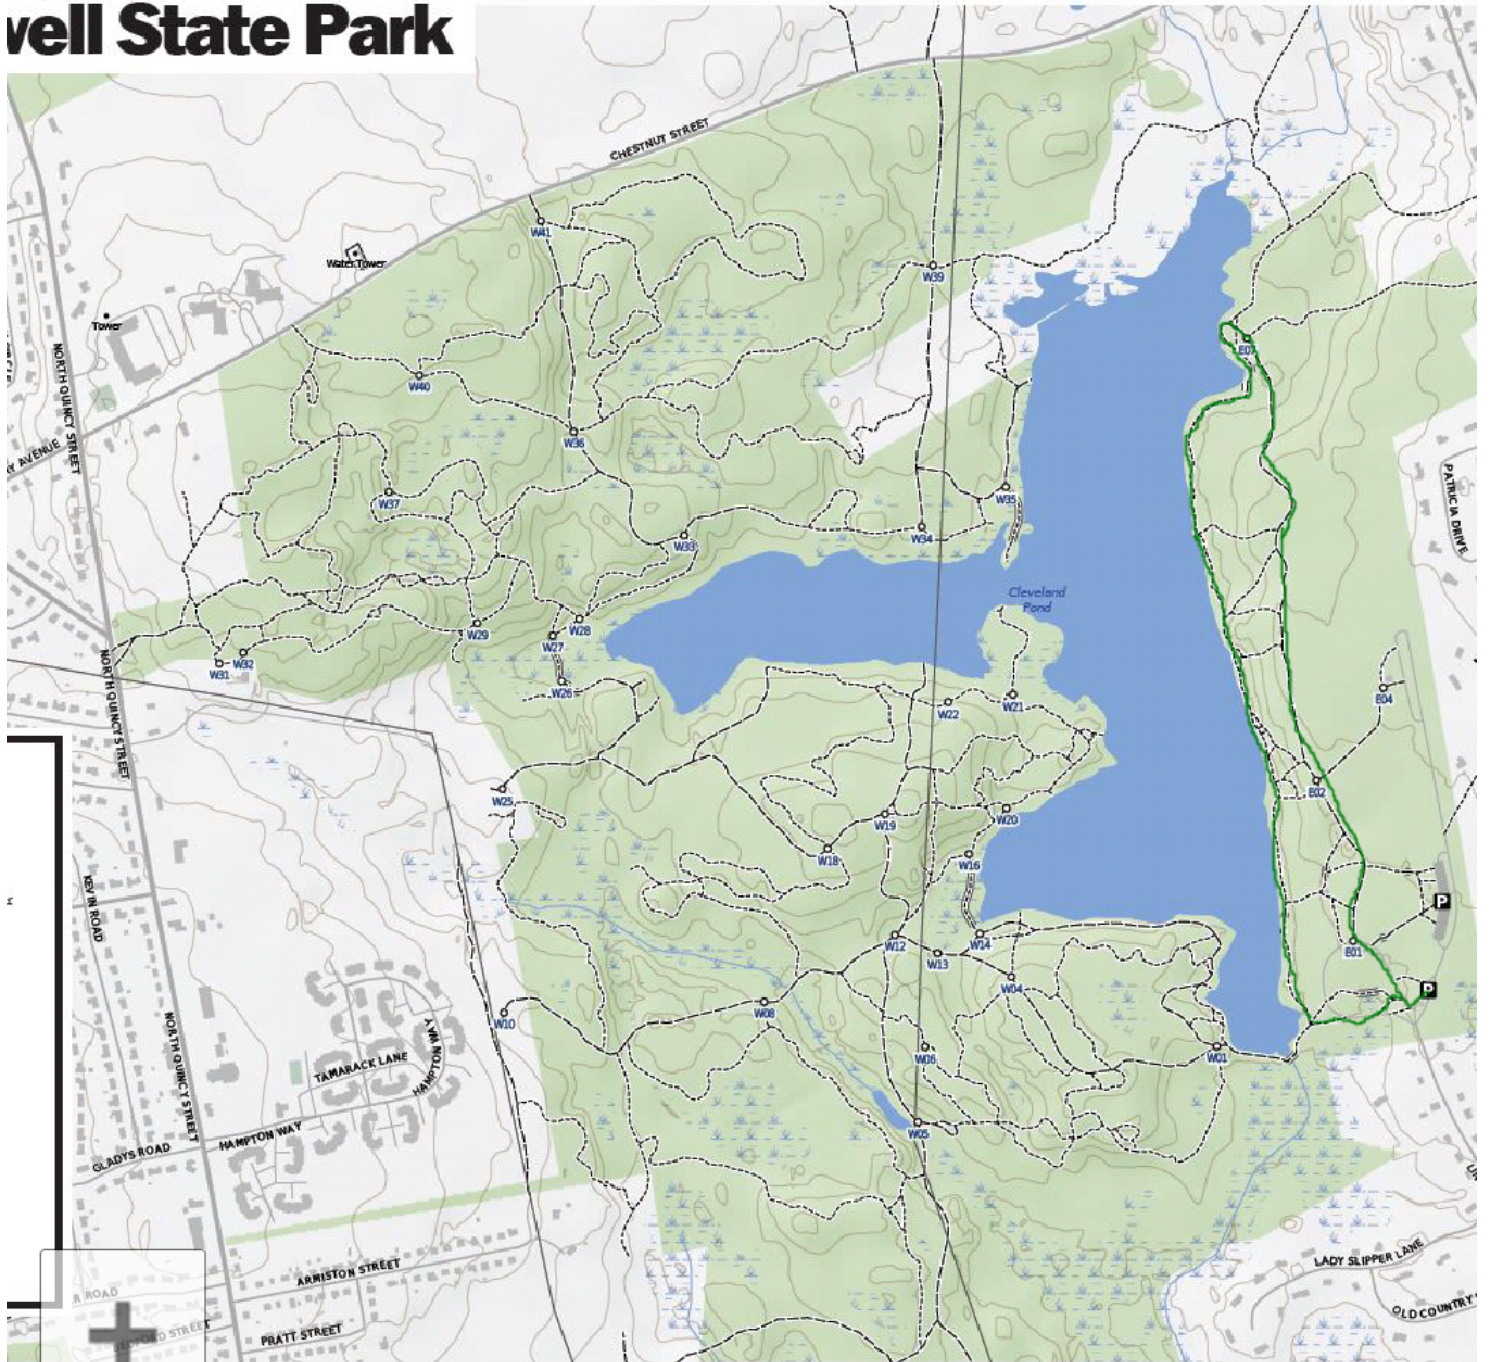

Well State Park

revised 2014-08-28. Additional map data from OpenStreetMap © OpenStreetMap contributors (ODbL), and the Office of Geographic Information (MassGIS), Commonwealth of Massachusetts. This map is released under Creative Commons Attribution