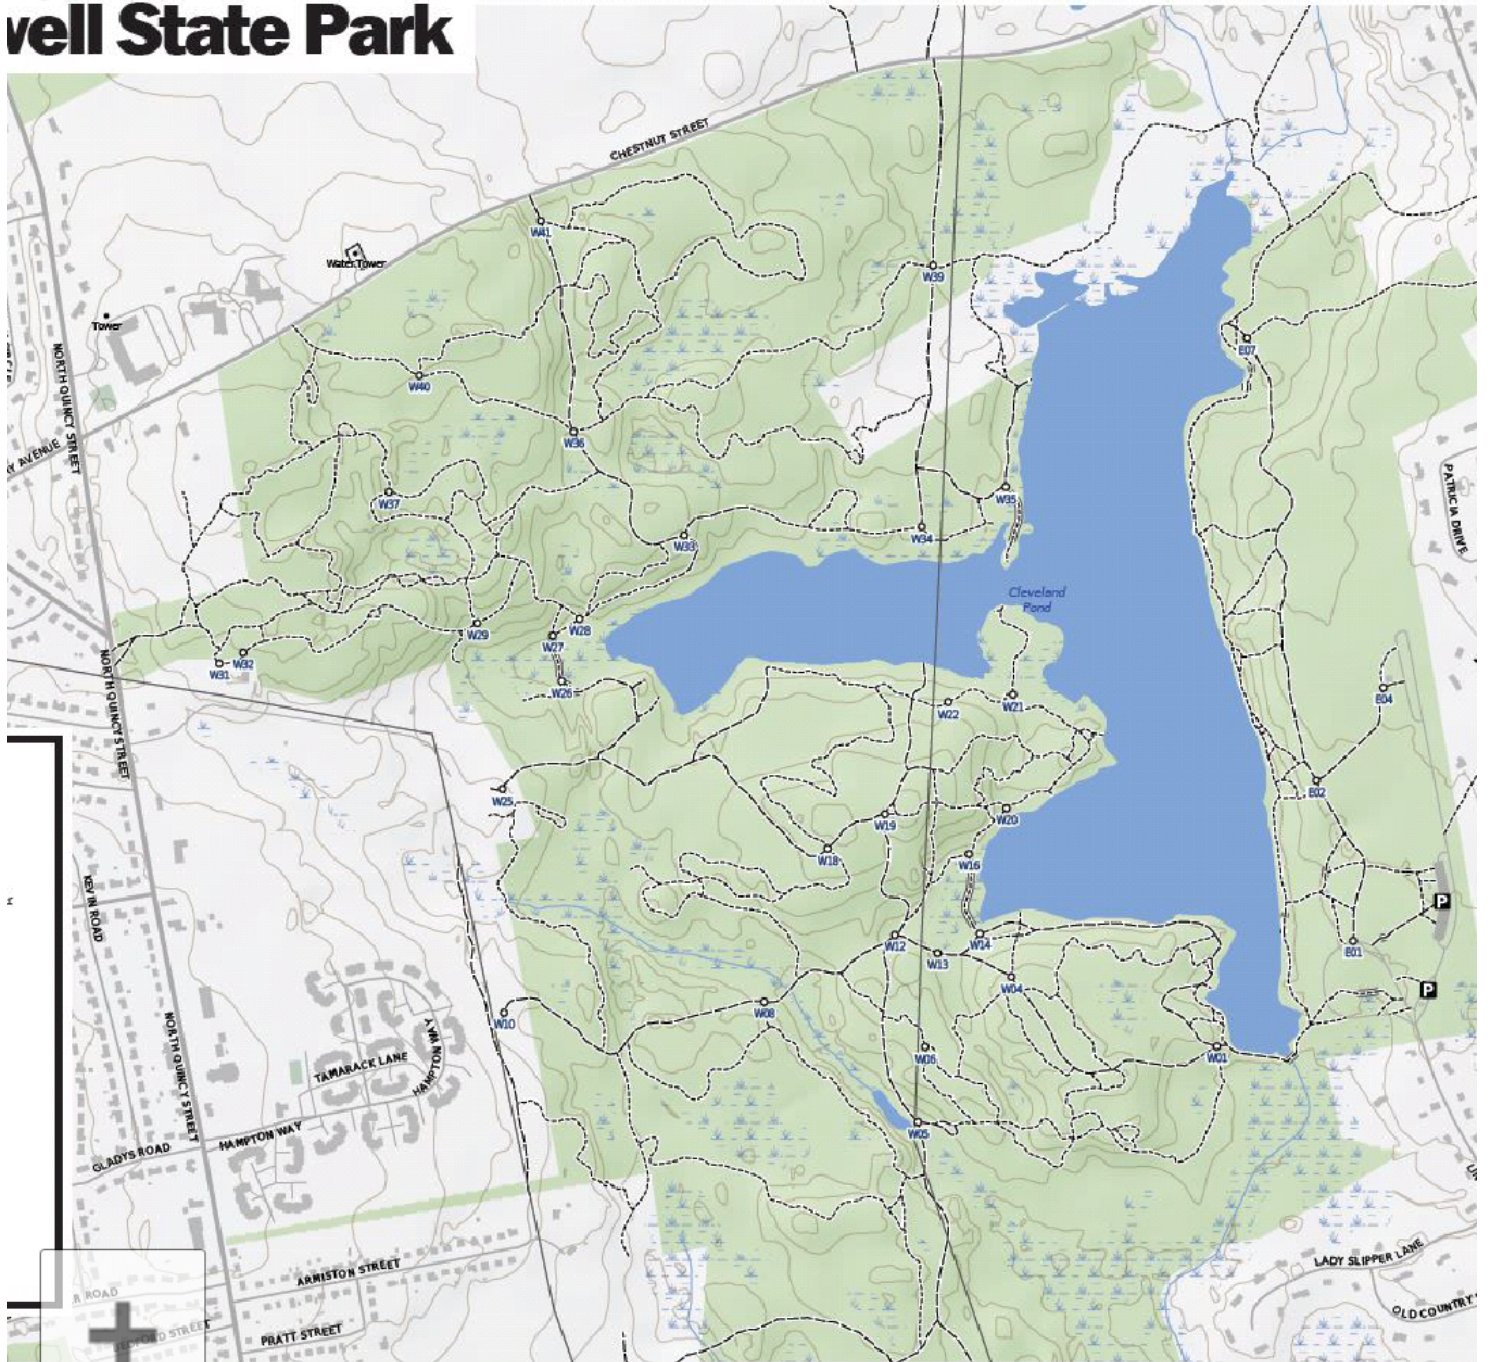

# Well State Park

revised 2014-08-28. Additional map data from OpenStreetMap © OpenStreetMap contributors (ODbL), and the Office of Geographic Information (MassGIS), Commonwealth of Massachusetts. This map is released under Creative Commons Attribution